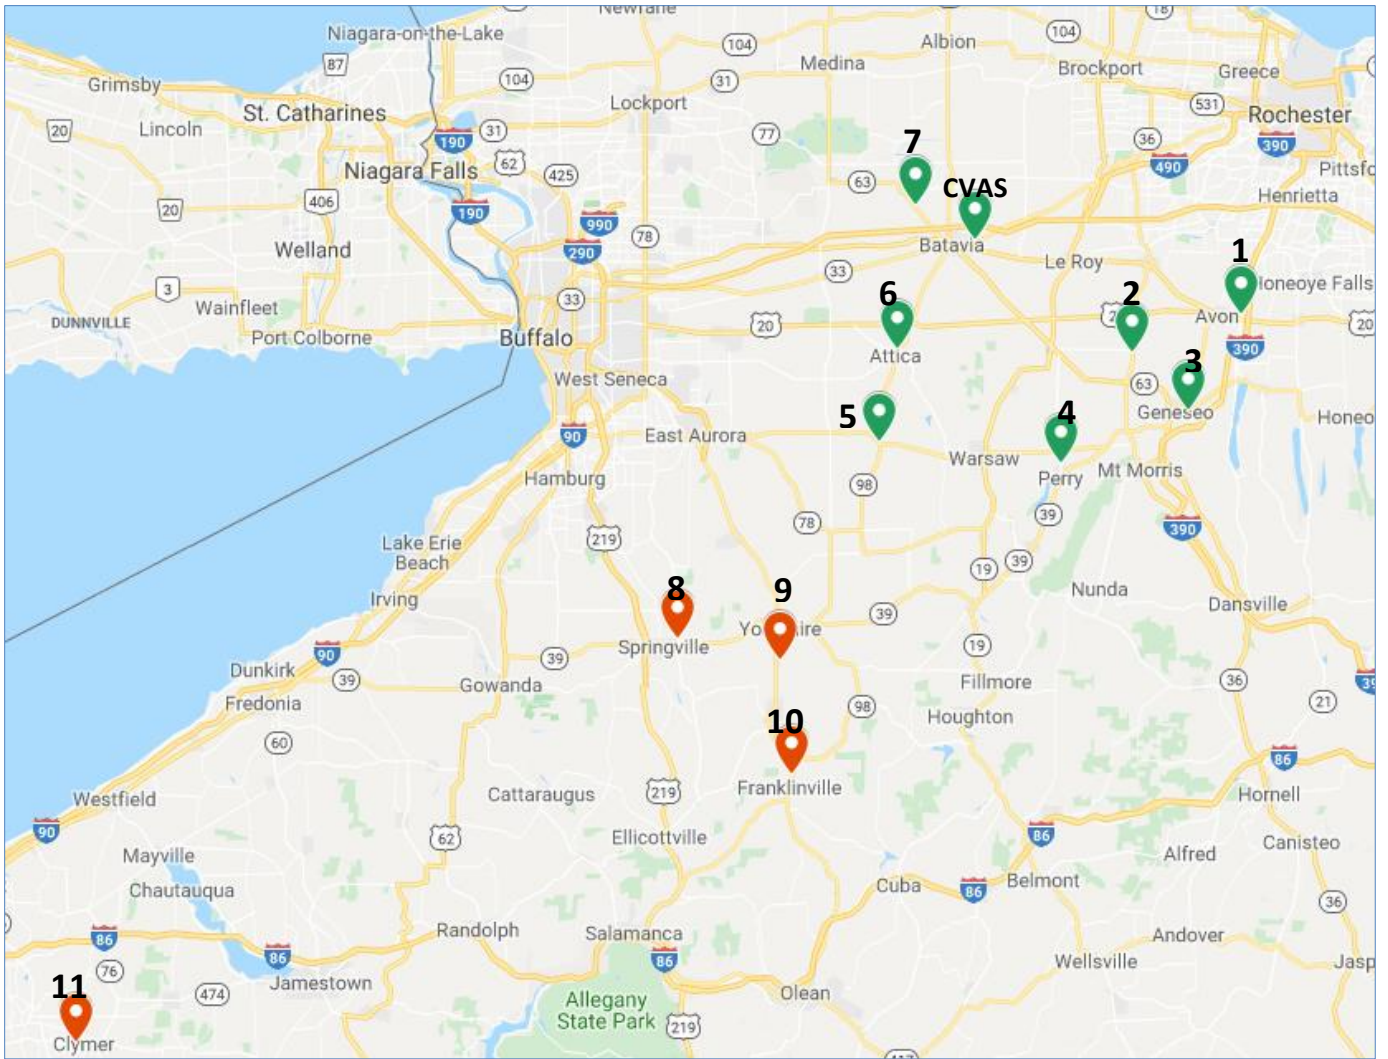

CUMBERLAND VALLEY ANALYTICAL SERVICES

“ Laboratory services for agriculture ... from the field to the feed bunk ”

CVAS Western New York Sample Pick Up System

CVAS is pleased to announce drop box locations in Western New York for forage, feed, water, and manure samples. Samples left at these locations will be picked up after 6:00 am starting at Landpro Equipment in Oakfield and running counterclockwise to the Landpro Equipment in Avon (please see map with locations marked below). Pick-up will run Monday through Friday, with the exceptions of holidays when the lab is not in operating (see www.foragelab.com for a list of holiday closings). Note the locations marked with an asterisk (*) will only have Monday and Wednesday pick-up and will be picked up by 10AM. Significant snow may delay the pick-up of samples at times and plan accordingly.

Below are pictures of each location with the latitude and longitude to assist in locating boxes as well as a map with all locations marked (numbers next to the locations match the locations on the map). Please be respectful of the businesses that have given permission for us to place drop boxes at their locations. Thank them for that privilege if you have opportunity. We look forward to serving our client's needs!

Indicates locations with daily pickup

Indicates locations with Monday and Wednesday pickup only (by 10AM) with next day reporting of results.

No.	Business	Location
1	Landpro Equipment	Avon
2	New Concept Finishes	Caledonia
3	Country Max	Geneseo
4	Perry Veterinary Clinic	Perry
5	Praller's C & G Store	Varysburg
6	Attica Veterinary Associates	Attica
7	Landpro Equipment	Oakfield
8*	Landpro Equipment	Springville
9*	Pierce Milling	Delevan
10*	The Hole Works – Napa Auto Parts	Franklinville
11*	Landpro Equipment	Clymer

*These locations are available for Monday and Wednesday pick-up by 10AM. Results will be available the next day